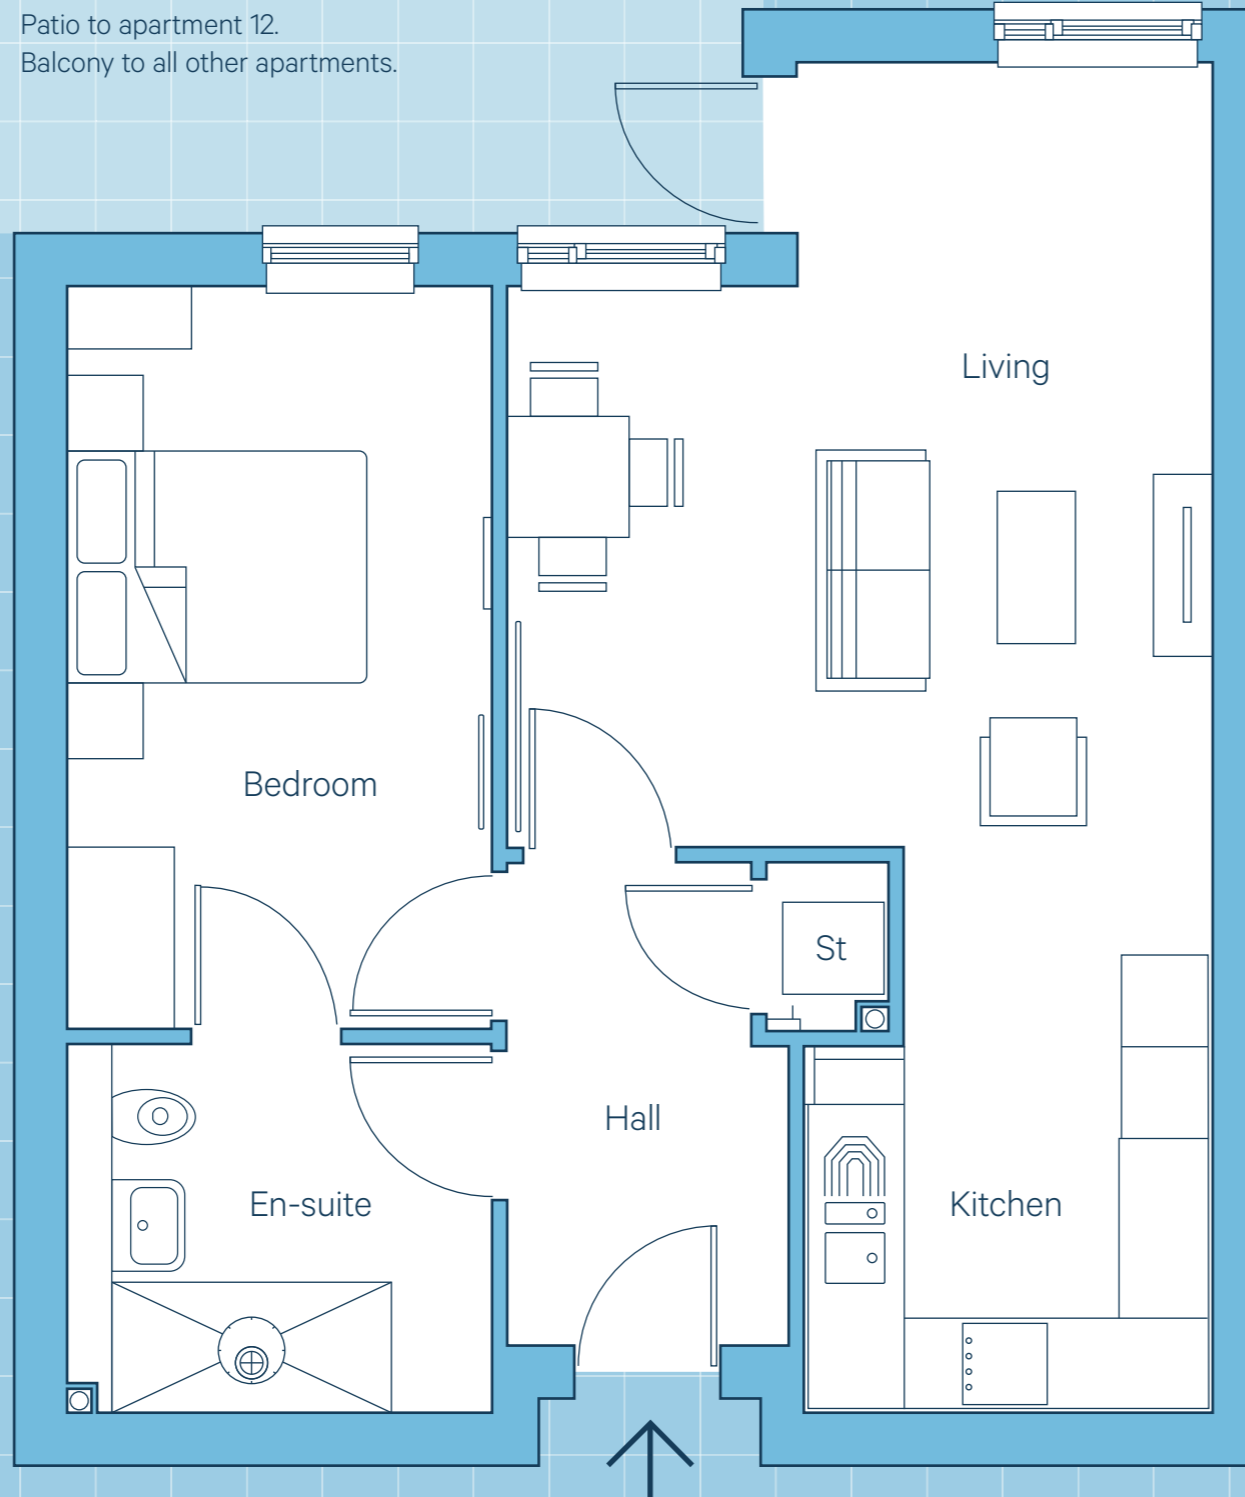

Birchgrove

Make yourself at home

Birchgrove Sidcup

Frognal Avenue, Sidcup DA14 6LT

One Bedroom Type.7

602 sqft / 56 sqm

Hall: 61 sqft / 6 sqm

Living Room: 199 sqft // 18 sqm

Kitchen: 84 sqft / 8 sqm

Bedroom: 148 sqft / 14 sqm

En-suite Shower: 74 sqft / 7 sqm

Store: 9 sqft / 1 sqm

Please note: Measurements have been rounded up and may vary from apartment to apartment. See over for allocation.

Please note:
These floor plans are intended to give a general indication of the proposed layout only.
Layouts and dimensions are not intended to form part of any contract or warranty.
Apartments are let unfurnished. Approximate scale 1:50 @ A3